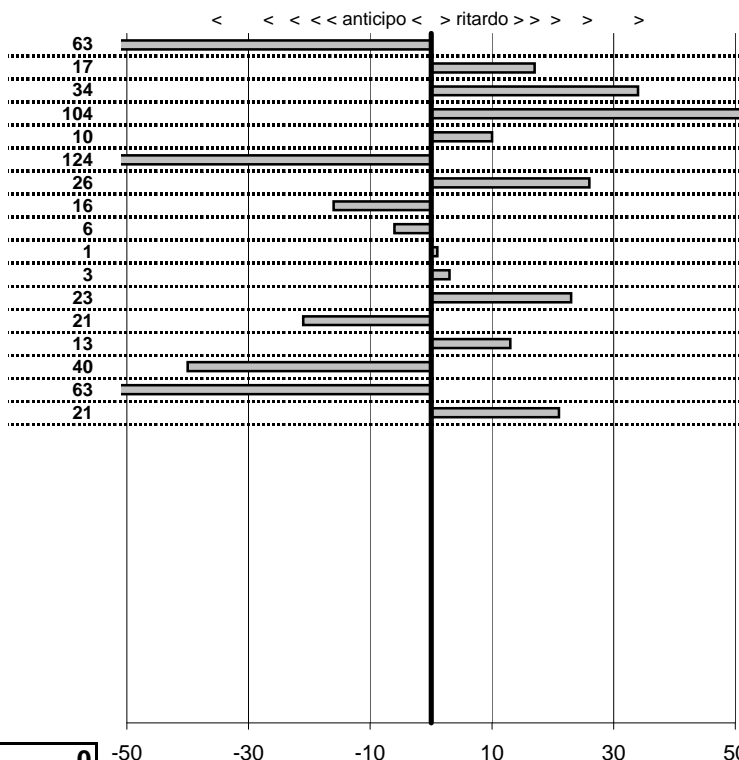

- Cronologi - Penalità - Statistiche -

**MATARAZZO C.-MESCHINI S.** **28**  
 FIAT 124 COUPE'

prova	t.imposto	start	stop	t.netto
PC31-Circuito Int. 1	0:00:40,00	18:26:44,09	18:27:23,46	0:00:39,37
PC32-Circuito Int. 2	0:00:41,00	18:27:23,46	18:28:04,63	0:00:41,17
PC33-Circuito Int. 3	0:00:42,00	18:28:04,63	18:28:46,97	0:00:42,34
PC34-Faggeta 1	0:00:07,00	11:07:01,34	11:07:09,38	0:00:08,04
PC35-Faggeta 2	0:00:08,00	11:07:09,38	11:07:17,48	0:00:08,10
PC36-Faggeta 3	0:00:06,00	11:07:17,48	11:07:22,24	0:00:04,76
PC37-Faggeta 4	0:08:00,00	11:07:22,24	11:15:22,50	0:08:00,26
PC38-Faggeta 5	0:00:08,00	11:15:22,50	11:15:30,34	0:00:07,84
PC39-Faggeta 6	0:00:12,00	11:15:30,34	11:15:42,28	0:00:11,94
PC40-Faggeta 7	0:00:08,00	11:15:42,28	11:15:50,29	0:00:08,01
PC41-Poggio Nibio 1	0:00:10,00	12:08:30,14	12:08:40,17	0:00:10,03
PC42-Poggio Nibio 2	0:00:07,00	12:08:40,17	12:08:47,40	0:00:07,23
PC43-Poggio Nibio 3	0:00:08,00	12:08:47,40	12:08:55,19	0:00:07,79
PC44-Poggio Nibio 4	0:06:00,00	12:08:55,19	12:14:55,32	0:06:00,13
PC45-Poggio Nibio 5	0:00:07,00	12:14:55,32	12:15:01,92	0:00:06,60
PC46-Poggio Nibio 6	0:00:07,00	12:15:01,92	12:15:08,29	0:00:06,37
PC47-Poggio Nibio 7	0:00:08,00	12:15:08,29	12:15:16,50	0:00:08,21