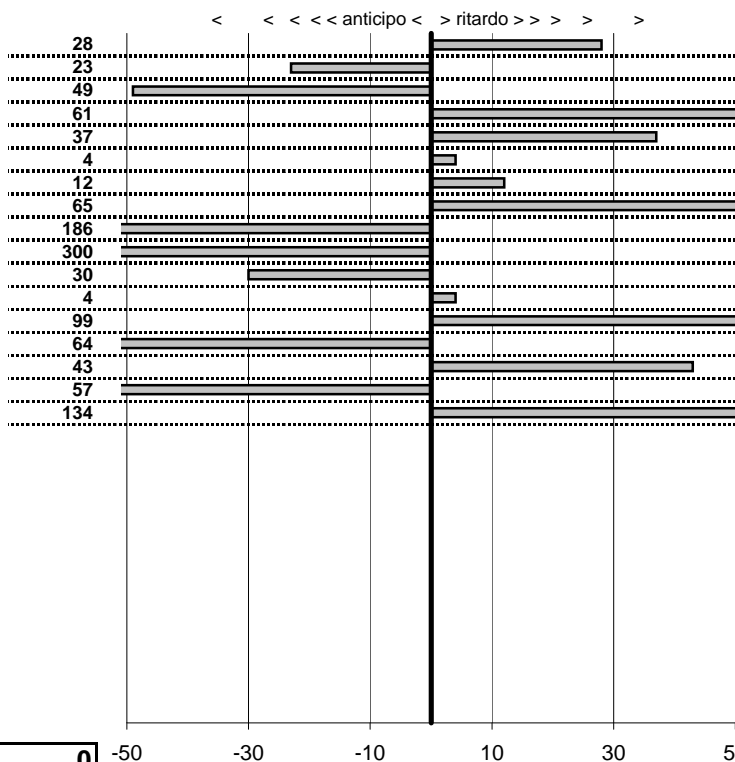

- Cronologi - Penalità - Statistiche -

**MANCINI G.-SFREGOLA M.**  
**FERRARI 348** **11**

prova	t.imposto	start	stop	t.netto
PC31-Circuito Int. 1	0:00:40,00	18:12:11,19	18:12:51,47	0:00:40,28
PC32-Circuito Int. 2	0:00:41,00	18:12:51,47	18:13:32,24	0:00:40,77
PC33-Circuito Int. 3	0:00:42,00	18:13:32,24	18:14:13,75	0:00:41,51
PC34-Faggeta 1	0:00:07,00	10:50:23,01	10:50:30,62	0:00:07,61
PC35-Faggeta 2	0:00:08,00	10:50:30,62	10:50:38,99	0:00:08,37
PC36-Faggeta 3	0:00:06,00	10:50:38,99	10:50:45,03	0:00:06,04
PC37-Faggeta 4	0:08:00,00	10:50:45,03	10:58:45,15	0:08:00,12
PC38-Faggeta 5	0:00:08,00	10:58:45,15	10:58:53,80	0:00:08,65
PC39-Faggeta 6	0:00:12,00	10:58:53,80	10:59:03,94	0:00:10,14
PC40-Faggeta 7	0:00:08,00	10:59:03,94	10:59:07,66	0:00:03,72
PC41-Poggio Nibio 1	0:00:10,00	11:47:36,00	11:47:45,70	0:00:09,70
PC42-Poggio Nibio 2	0:00:07,00	11:47:45,70	11:47:52,74	0:00:07,04
PC43-Poggio Nibio 3	0:00:08,00	11:47:52,74	11:48:01,73	0:00:08,99
PC44-Poggio Nibio 4	0:06:00,00	11:48:01,73	11:54:01,09	0:05:59,36
PC45-Poggio Nibio 5	0:00:07,00	11:54:01,09	11:54:08,52	0:00:07,43
PC46-Poggio Nibio 6	0:00:07,00	11:54:08,52	11:54:14,95	0:00:06,43
PC47-Poggio Nibio 7	0:00:08,00	11:54:14,95	11:54:24,29	0:00:09,34