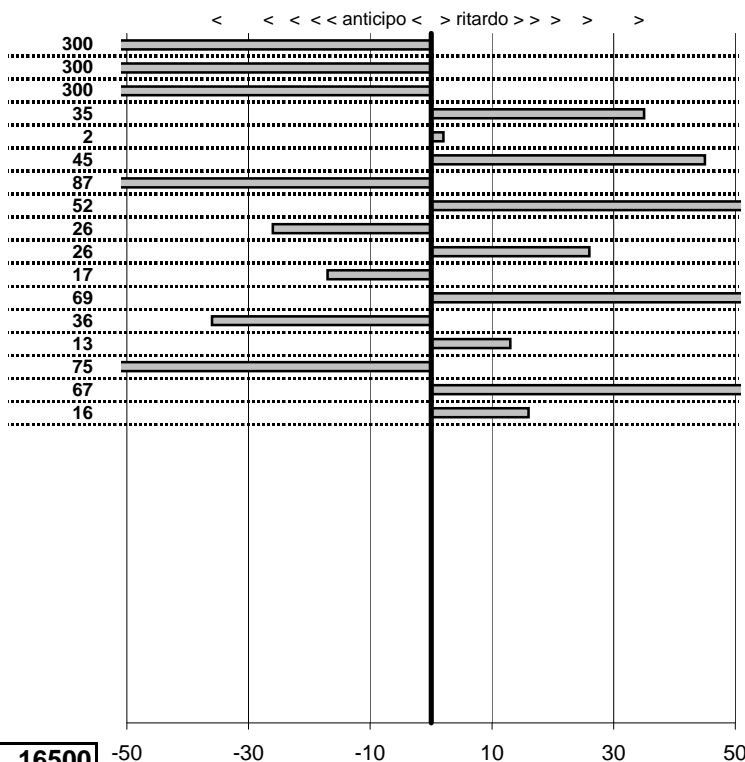

- Cronologi - Penalità - Statistiche -

**SALERNO V.-X** **31**  
**FIAT 124 COUPE'**

prova	t.imposto	start	stop	t.netto
PC31-Circuito Int. 1	0:00:40,00	00:00:00,00	00:00:00,00	0:00:00,00
PC32-Circuito Int. 2	0:00:41,00	00:00:00,00	00:00:00,00	0:00:00,00
PC33-Circuito Int. 3	0:00:42,00	00:00:00,00	00:00:00,00	0:00:00,00
PC34-Faggeta 1	0:00:07,00	11:09:40,68	11:09:48,03	0:00:07,35
PC35-Faggeta 2	0:00:08,00	11:09:48,03	11:09:56,05	0:00:08,02
PC36-Faggeta 3	0:00:06,00	11:09:56,05	11:10:02,50	0:00:06,45
PC37-Faggeta 4	0:08:00,00	11:10:02,50	11:18:01,63	0:07:59,13
PC38-Faggeta 5	0:00:08,00	11:18:01,63	11:18:10,15	0:00:08,52
PC39-Faggeta 6	0:00:12,00	11:18:10,15	11:18:21,89	0:00:11,74
PC40-Faggeta 7	0:00:08,00	11:18:21,89	11:18:30,15	0:00:08,26
PC41-Poggio Nibio 1	0:00:10,00	12:11:44,31	12:11:54,14	0:00:09,83
PC42-Poggio Nibio 2	0:00:07,00	12:11:54,14	12:12:01,83	0:00:07,69
PC43-Poggio Nibio 3	0:00:08,00	12:12:01,83	12:12:09,47	0:00:07,64
PC44-Poggio Nibio 4	0:06:00,00	12:12:09,47	12:18:09,60	0:06:00,13
PC45-Poggio Nibio 5	0:00:07,00	12:18:09,60	12:18:15,85	0:00:06,25
PC46-Poggio Nibio 6	0:00:07,00	12:18:15,85	12:18:23,52	0:00:07,67
PC47-Poggio Nibio 7	0:00:08,00	12:18:23,52	12:18:31,68	0:00:08,16