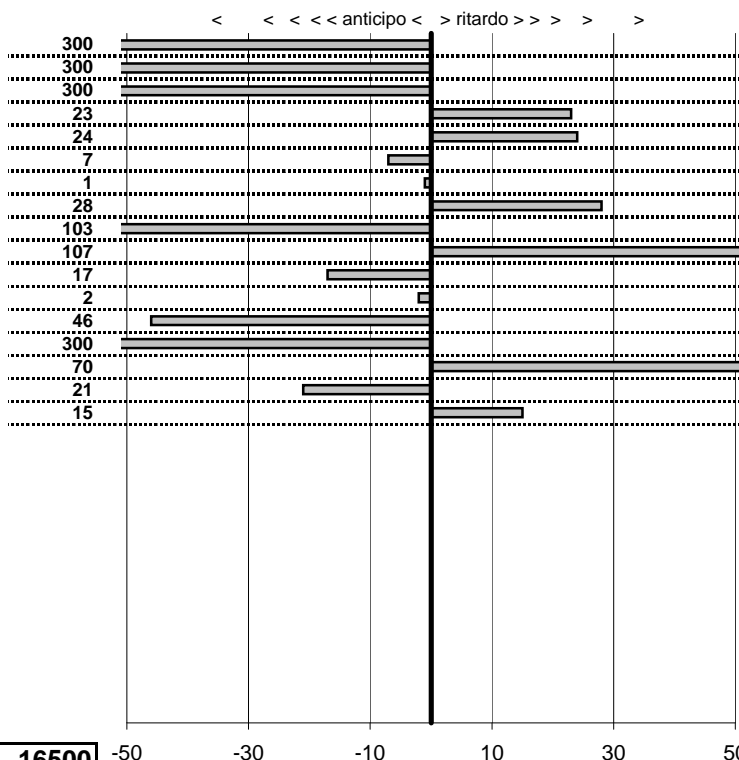

Veteran Car Club VT
25^a Coppa dei due Laghi
Viterbo 28-29 Giugno 2014

tempi e classifiche disponibili su www.cronoviterbo.net

- Cronologi - Penalità - Statistiche -

NASTASI M.-OTTAVIANELLI B. **32**
AR GT 1750 V

prova	t.imposto	start	stop	t.netto
PC31-Circuito Int. 1	0:00:40,00	00:00:00,00	00:00:00,00	0:00:00,00
PC32-Circuito Int. 2	0:00:41,00	00:00:00,00	00:00:00,00	0:00:00,00
PC33-Circuito Int. 3	0:00:42,00	00:00:00,00	00:00:00,00	0:00:00,00
PC34-Faggeta 1	0:00:07,00	11:10:43,40	11:10:50,63	0:00:07,23
PC35-Faggeta 2	0:00:08,00	11:10:50,63	11:10:58,87	0:00:08,24
PC36-Faggeta 3	0:00:06,00	11:10:58,87	11:11:04,80	0:00:05,93
PC37-Faggeta 4	0:08:00,00	11:11:04,80	11:19:04,79	0:07:59,99
PC38-Faggeta 5	0:00:08,00	11:19:04,79	11:19:13,07	0:00:08,28
PC39-Faggeta 6	0:00:12,00	11:19:13,07	11:19:24,04	0:00:10,97
PC40-Faggeta 7	0:00:08,00	11:19:24,04	11:19:33,11	0:00:09,07
PC41-Poggio Nibio 1	0:00:10,00	12:12:55,62	12:13:05,45	0:00:09,83
PC42-Poggio Nibio 2	0:00:07,00	12:13:05,45	12:13:12,43	0:00:06,98
PC43-Poggio Nibio 3	0:00:08,00	12:13:12,43	12:13:19,97	0:00:07,54
PC44-Poggio Nibio 4	0:06:00,00	12:13:19,97	12:19:09,03	0:05:49,06
PC45-Poggio Nibio 5	0:00:07,00	12:19:09,03	12:19:16,73	0:00:07,70
PC46-Poggio Nibio 6	0:00:07,00	12:19:16,73	12:19:23,52	0:00:06,79
PC47-Poggio Nibio 7	0:00:08,00	12:19:23,52	12:19:31,67	0:00:08,15

SOMMA PENALITA' **764**
MEDIA PENALITA' **54,6**

ALTRE PENALITA' **16500**
TOTALE PENALITA' **51.792**