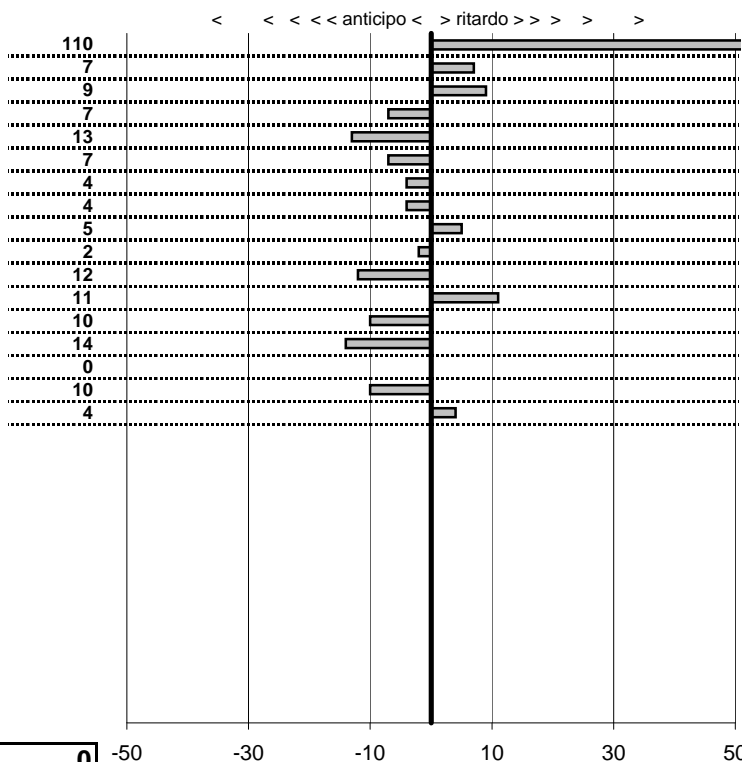

tempi e classifiche disponibili su [www.cronoviterbo.net](http://www.cronoviterbo.net)

- Cronologi - Penalità - Statistiche -

CESETTI G.-VERALLI A. MORRIS MINOR 1000	<b>5</b>
--	----------

prova	t.imposto	start	stop	t.netto
PC31-Circuito Int. 1	0:00:40,00	18:06:47,53	18:07:28,63	0:00:41,10
PC32-Circuito Int. 2	0:00:41,00	18:07:28,63	18:08:09,70	0:00:41,07
PC33-Circuito Int. 3	0:00:42,00	18:08:09,70	18:08:51,79	0:00:42,09
PC34-Faggeta 1	0:00:07,00	10:40:29,29	10:40:36,22	0:00:06,93
PC35-Faggeta 2	0:00:08,00	10:40:36,22	10:40:44,09	0:00:07,87
PC36-Faggeta 3	0:00:06,00	10:40:44,09	10:40:50,02	0:00:05,93
PC37-Faggeta 4	0:08:00,00	10:40:50,02	10:48:49,98	0:07:59,96
PC38-Faggeta 5	0:00:08,00	10:48:49,98	10:48:57,94	0:00:07,96
PC39-Faggeta 6	0:00:12,00	10:48:57,94	10:49:09,99	0:00:12,05
PC40-Faggeta 7	0:00:08,00	10:49:09,99	10:49:17,97	0:00:07,98
PC41-Poggio Nibio 1	0:00:10,00	11:38:58,21	11:39:08,09	0:00:09,88
PC42-Poggio Nibio 2	0:00:07,00	11:39:08,09	11:39:15,20	0:00:07,11
PC43-Poggio Nibio 3	0:00:08,00	11:39:15,20	11:39:23,10	0:00:07,90
PC44-Poggio Nibio 4	0:06:00,00	11:39:23,10	11:45:22,96	0:05:59,86
PC45-Poggio Nibio 5	0:00:07,00	11:45:22,96	11:45:29,96	0:00:07,00
PC46-Poggio Nibio 6	0:00:07,00	11:45:29,96	11:45:36,86	0:00:06,90
PC47-Poggio Nibio 7	0:00:08,00	11:45:36,86	11:45:44,90	0:00:08,04