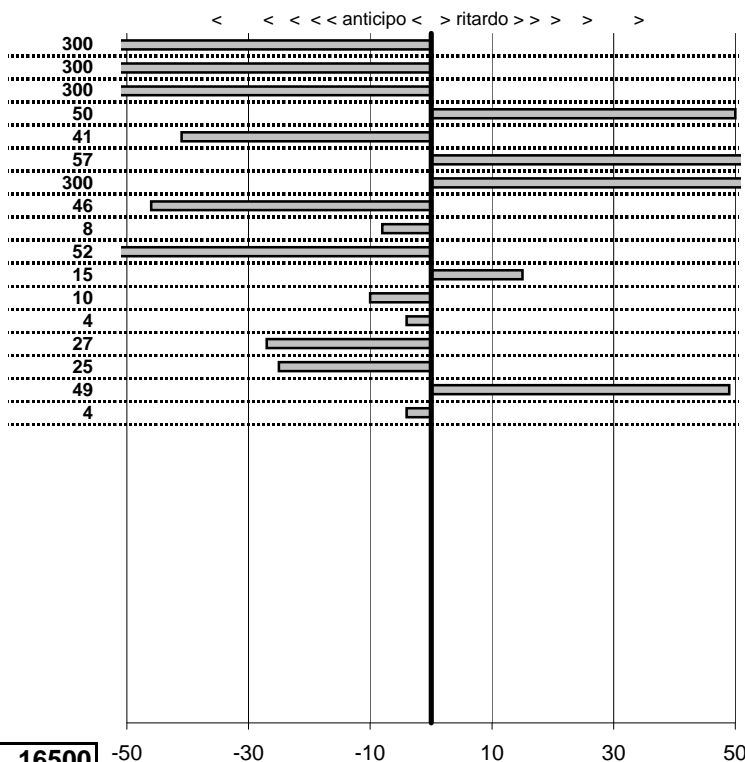

tempi e classifiche disponibili su [www.cronoviterbo.net](http://www.cronoviterbo.net)

- Cronologi - Penalità - Statistiche -

POMPILI T.-POMPILI M.	<b>36</b>
FIAT 600	

prova	t.imposto	start	stop	t.netto
PC31-Circuito Int. 1	0:00:40,00	00:00:00,00	00:00:00,00	0:00:00,00
PC32-Circuito Int. 2	0:00:41,00	00:00:00,00	00:00:00,00	0:00:00,00
PC33-Circuito Int. 3	0:00:42,00	00:00:00,00	00:00:00,00	0:00:00,00
PC34-Faggeta 1	0:00:07,00	11:18:04,93	11:18:12,43	0:00:07,50
PC35-Faggeta 2	0:00:08,00	11:18:12,43	11:18:20,02	0:00:07,59
PC36-Faggeta 3	0:00:06,00	11:18:20,02	11:18:26,59	0:00:06,57
PC37-Faggeta 4	0:08:00,00	11:18:26,59	11:27:05,71	0:08:39,12
PC38-Faggeta 5	0:00:08,00	11:27:05,71	11:27:13,25	0:00:07,54
PC39-Faggeta 6	0:00:12,00	11:27:13,25	11:27:25,17	0:00:11,92
PC40-Faggeta 7	0:00:08,00	11:27:25,17	11:27:32,65	0:00:07,48
PC41-Poggio Nibio 1	0:00:10,00	12:10:00,27	12:10:10,42	0:00:10,15
PC42-Poggio Nibio 2	0:00:07,00	12:10:10,42	12:10:17,32	0:00:06,90
PC43-Poggio Nibio 3	0:00:08,00	12:10:17,32	12:10:25,28	0:00:07,96
PC44-Poggio Nibio 4	0:06:00,00	12:10:25,28	12:16:25,01	0:05:59,73
PC45-Poggio Nibio 5	0:00:07,00	12:16:25,01	12:16:31,76	0:00:06,75
PC46-Poggio Nibio 6	0:00:07,00	12:16:31,76	12:16:39,25	0:00:07,49
PC47-Poggio Nibio 7	0:00:08,00	12:16:39,25	12:16:47,21	0:00:07,96