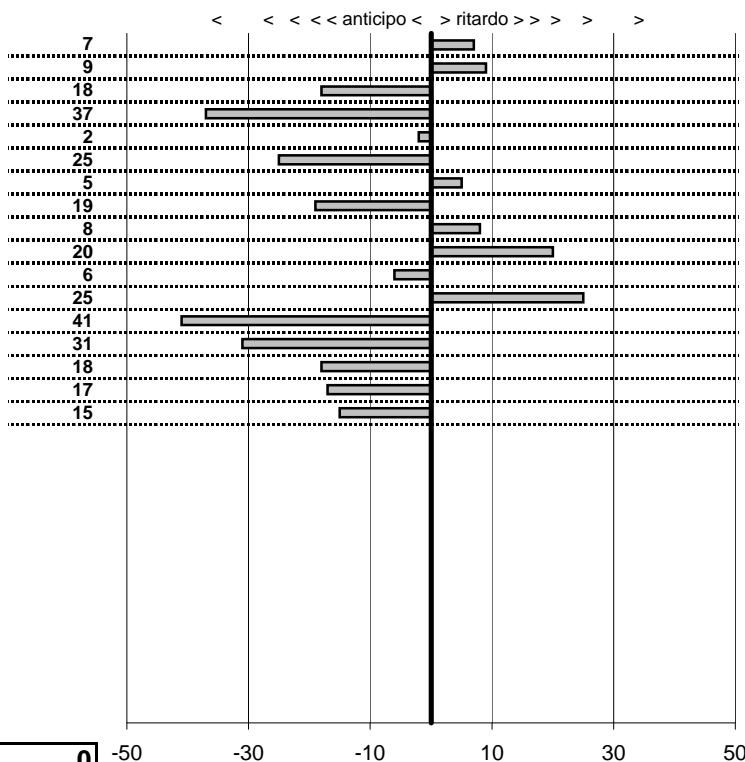

tempi e classifiche disponibili su [www.cronoviterbo.net](http://www.cronoviterbo.net)

- Cronologi - Penalità - Statistiche -

LEOPARDI M.-LEOPARDI M. **18**  
 MG B GT

prova	t.imposto	start	stop	t.netto
PC31-Circuito Int. 1	0:00:40,00	18:18:38,46	18:19:18,53	0:00:40,07
PC32-Circuito Int. 2	0:00:41,00	18:19:18,53	18:19:59,62	0:00:41,09
PC33-Circuito Int. 3	0:00:42,00	18:19:59,62	18:20:41,44	0:00:41,82
PC34-Faggeta 1	0:00:07,00	10:57:14,36	10:57:20,99	0:00:06,63
PC35-Faggeta 2	0:00:08,00	10:57:20,99	10:57:28,97	0:00:07,98
PC36-Faggeta 3	0:00:06,00	10:57:28,97	10:57:34,72	0:00:05,75
PC37-Faggeta 4	0:08:00,00	10:57:34,72	11:05:34,77	0:08:00,05
PC38-Faggeta 5	0:00:08,00	11:05:34,77	11:05:42,58	0:00:07,81
PC39-Faggeta 6	0:00:12,00	11:05:42,58	11:05:54,66	0:00:12,08
PC40-Faggeta 7	0:00:08,00	11:05:54,66	11:06:02,86	0:00:08,20
PC41-Poggio Nibio 1	0:00:10,00	11:52:35,81	11:52:45,75	0:00:09,94
PC42-Poggio Nibio 2	0:00:07,00	11:52:45,75	11:52:53,00	0:00:07,25
PC43-Poggio Nibio 3	0:00:08,00	11:52:53,00	11:53:00,59	0:00:07,59
PC44-Poggio Nibio 4	0:06:00,00	11:53:00,39	11:59:00,08	0:05:59,69
PC45-Poggio Nibio 5	0:00:07,00	11:59:00,08	11:59:06,90	0:00:06,82
PC46-Poggio Nibio 6	0:00:07,00	11:59:06,90	11:59:13,73	0:00:06,83
PC47-Poggio Nibio 7	0:00:08,00	11:59:13,73	11:59:21,58	0:00:07,85