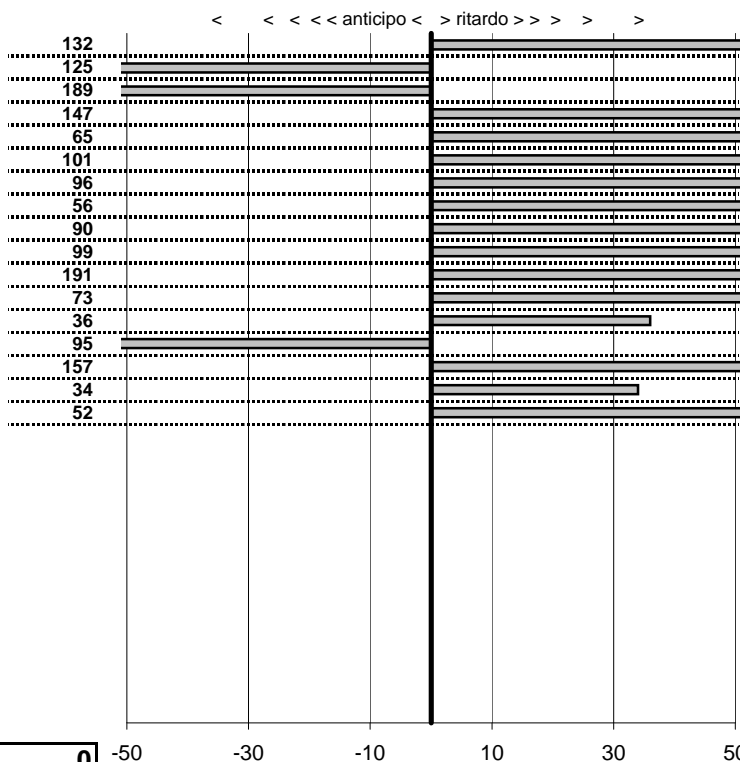

- Cronologi - Penalità - Statistiche -

**RUGGERI LUIGI-RUGGERI E.** **12**  
 A112 ELEGANT

prova	t.imposto	start	stop	t.netto
PC31-Circuito Int. 1	0:00:40,00	18:13:06,35	18:13:47,67	0:00:41,32
PC32-Circuito Int. 2	0:00:41,00	18:13:47,67	18:14:27,42	0:00:39,75
PC33-Circuito Int. 3	0:00:42,00	18:14:27,42	18:15:07,53	0:00:40,11
PC34-Faggeta 1	0:00:07,00	10:51:17,91	10:51:26,38	0:00:08,47
PC35-Faggeta 2	0:00:08,00	10:51:26,38	10:51:35,03	0:00:08,65
PC36-Faggeta 3	0:00:06,00	10:51:35,03	10:51:42,04	0:00:07,01
PC37-Faggeta 4	0:08:00,00	10:51:42,04	10:59:43,00	0:08:00,96
PC38-Faggeta 5	0:00:08,00	10:59:43,00	10:59:51,56	0:00:08,56
PC39-Faggeta 6	0:00:12,00	10:59:51,56	11:00:04,46	0:00:12,90
PC40-Faggeta 7	0:00:08,00	11:00:04,46	11:00:13,45	0:00:08,99
PC41-Poggio Nibio 1	0:00:10,00	11:48:52,06	11:49:03,97	0:00:11,91
PC42-Poggio Nibio 2	0:00:07,00	11:49:03,97	11:49:11,70	0:00:07,73
PC43-Poggio Nibio 3	0:00:08,00	11:49:11,70	11:49:20,06	0:00:08,36
PC44-Poggio Nibio 4	0:06:00,00	11:49:20,06	11:55:19,11	0:05:59,05
PC45-Poggio Nibio 5	0:00:07,00	11:55:19,11	11:55:27,68	0:00:08,57
PC46-Poggio Nibio 6	0:00:07,00	11:55:27,68	11:55:35,02	0:00:07,34
PC47-Poggio Nibio 7	0:00:08,00	11:55:35,02	11:55:43,54	0:00:08,52