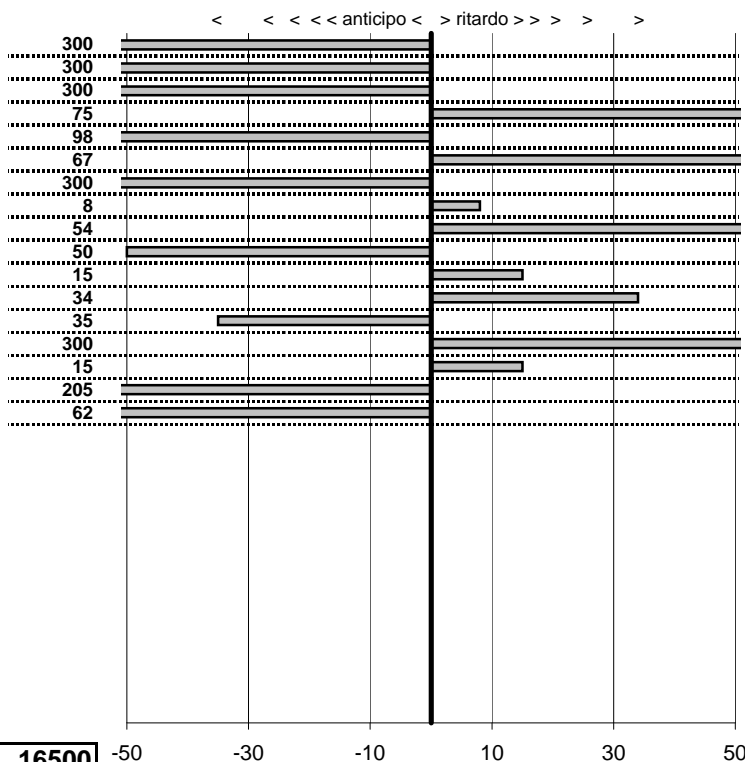

Veteran Car Club VT
25^a Coppa dei due Laghi
Viterbo 28-29 Giugno 2014

tempi e classifiche disponibili su www.cronoviterbo.net

- Cronologi - Penalità - Statistiche -

PAOLUCCI M.-ANDREASSI S. **33**
AR 2000 SPIDER

prova	t.imposto	start	stop	t.netto
PC31-Circuito Int. 1	0:00:40,00	00:00:00,00	00:00:00,00	0:00:00,00
PC32-Circuito Int. 2	0:00:41,00	00:00:00,00	00:00:00,00	0:00:00,00
PC33-Circuito Int. 3	0:00:42,00	00:00:00,00	00:00:00,00	0:00:00,00
PC34-Faggeta 1	0:00:07,00	11:12:24,64	11:12:32,39	0:00:07,75
PC35-Faggeta 2	0:00:08,00	11:12:32,39	11:12:39,41	0:00:07,02
PC36-Faggeta 3	0:00:06,00	11:12:39,41	11:12:46,08	0:00:06,67
PC37-Faggeta 4	0:08:00,00	11:12:46,08	11:20:24,51	0:07:38,43
PC38-Faggeta 5	0:00:08,00	11:20:24,51	11:20:32,59	0:00:08,08
PC39-Faggeta 6	0:00:12,00	11:20:32,59	11:20:45,13	0:00:12,54
PC40-Faggeta 7	0:00:08,00	11:20:45,13	11:20:52,63	0:00:07,50
PC41-Poggio Nibio 1	0:00:10,00	12:16:31,56	12:16:41,71	0:00:10,15
PC42-Poggio Nibio 2	0:00:07,00	12:16:41,71	12:16:49,05	0:00:07,34
PC43-Poggio Nibio 3	0:00:08,00	12:16:49,05	12:16:56,70	0:00:07,65
PC44-Poggio Nibio 4	0:06:00,00	12:16:56,70	12:23:39,13	0:06:42,43
PC45-Poggio Nibio 5	0:00:07,00	12:23:39,13	12:23:46,28	0:00:07,15
PC46-Poggio Nibio 6	0:00:07,00	12:23:46,28	12:23:51,23	0:00:04,95
PC47-Poggio Nibio 7	0:00:08,00	12:23:51,23	12:23:58,61	0:00:07,38

SOMMA PENALITA' 1.318
MEDIA PENALITA' 94,1

ALTRE PENALITA' 16500
TOTALE PENALITA' 53.454