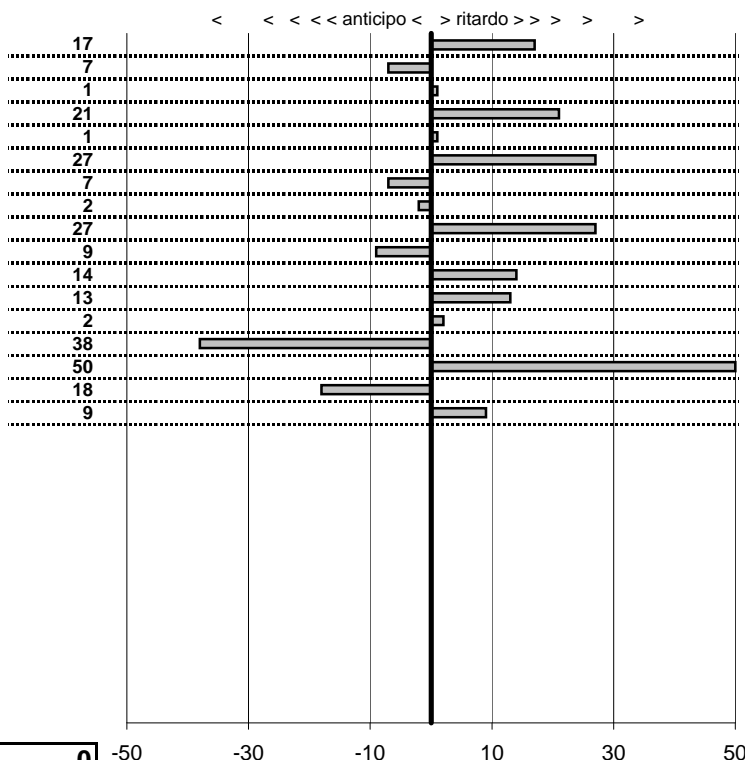

Veteran Car Club VT
25^a Coppa dei due Laghi
Viterbo 28-29 Giugno 2014

tempi e classifiche disponibili su www.cronoviterbo.net

- Cronologi - Penalità - Statistiche -

VERGHINI G.-SYDORENKO O. **10**
FERRARI

prova	t.imposto	start	stop	t.netto
PC31-Circuito Int. 1	0:00:40,00	18:11:16,49	18:11:56,66	0:00:40,17
PC32-Circuito Int. 2	0:00:41,00	18:11:56,66	18:12:37,59	0:00:40,93
PC33-Circuito Int. 3	0:00:42,00	18:12:37,59	18:13:19,60	0:00:42,01
PC34-Faggeta 1	0:00:07,00	10:47:04,27	10:47:11,48	0:00:07,21
PC35-Faggeta 2	0:00:08,00	10:47:11,48	10:47:19,49	0:00:08,01
PC36-Faggeta 3	0:00:06,00	10:47:19,49	10:47:25,76	0:00:06,27
PC37-Faggeta 4	0:08:00,00	10:47:25,76	10:55:25,69	0:07:59,93
PC38-Faggeta 5	0:00:08,00	10:55:25,69	10:55:33,67	0:00:07,98
PC39-Faggeta 6	0:00:12,00	10:55:33,67	10:55:45,94	0:00:12,27
PC40-Faggeta 7	0:00:08,00	10:55:45,94	10:55:53,85	0:00:07,91
PC41-Poggio Nibio 1	0:00:10,00	11:43:59,28	11:44:09,42	0:00:10,14
PC42-Poggio Nibio 2	0:00:07,00	11:44:09,42	11:44:16,55	0:00:07,13
PC43-Poggio Nibio 3	0:00:08,00	11:44:16,55	11:44:24,57	0:00:08,02
PC44-Poggio Nibio 4	0:06:00,00	11:44:24,57	11:50:24,19	0:05:59,62
PC45-Poggio Nibio 5	0:00:07,00	11:50:24,19	11:50:31,69	0:00:07,50
PC46-Poggio Nibio 6	0:00:07,00	11:50:31,69	11:50:38,51	0:00:06,82
PC47-Poggio Nibio 7	0:00:08,00	11:50:38,51	11:50:46,60	0:00:08,09

SOMMA PENALITA' 864
MEDIA PENALITA' 18,4

ALTRE PENALITA' 0
TOTALE PENALITA' 2.592