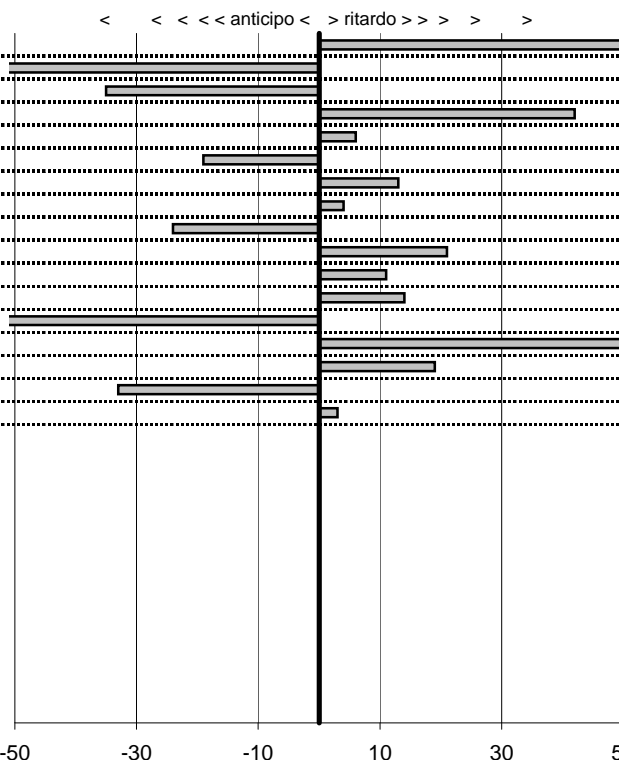

Veteran Car Club VT
25^a Coppa dei due Laghi
Viterbo 28-29 Giugno 2014

tempi e classifiche disponibili su www.cronoviterbo.net

- Cronologi - Penalità - Statistiche -

FERDINANDI R.-GALLI I.
LANCIA FULVA C. **21**

prova	t.imposto	start	stop	t.netto
PC31-Circuito Int. 1	0:00:40,00	18:21:21,26	18:22:02,30	0:00:41,04
PC32-Circuito Int. 2	0:00:41,00	18:22:02,30	18:22:42,66	0:00:40,36
PC33-Circuito Int. 3	0:00:42,00	18:22:42,66	18:23:24,31	0:00:41,65
PC34-Faggeta 1	0:00:07,00	10:58:52,31	10:58:59,73	0:00:07,42
PC35-Faggeta 2	0:00:08,00	10:58:59,73	10:59:07,79	0:00:08,06
PC36-Faggeta 3	0:00:06,00	10:59:07,79	10:59:13,60	0:00:05,81
PC37-Faggeta 4	0:08:00,00	10:59:13,60	11:07:13,73	0:08:00,13
PC38-Faggeta 5	0:00:08,00	11:07:13,73	11:07:21,77	0:00:08,04
PC39-Faggeta 6	0:00:12,00	11:07:21,77	11:07:33,53	0:00:11,76
PC40-Faggeta 7	0:00:08,00	11:07:33,53	11:07:41,74	0:00:08,21
PC41-Poggio Nibio 1	0:00:10,00	11:59:45,40	11:59:55,51	0:00:10,11
PC42-Poggio Nibio 2	0:00:07,00	11:59:55,51	12:00:02,65	0:00:07,14
PC43-Poggio Nibio 3	0:00:08,00	12:00:02,65	12:00:09,99	0:00:07,34
PC44-Poggio Nibio 4	0:06:00,00	12:00:09,99	12:06:10,57	0:06:00,58
PC45-Poggio Nibio 5	0:00:07,00	12:06:10,57	12:06:17,76	0:00:07,19
PC46-Poggio Nibio 6	0:00:07,00	12:06:17,76	12:06:24,43	0:00:06,67
PC47-Poggio Nibio 7	0:00:08,00	12:06:24,43	12:06:32,46	0:00:08,03

SOMMA PENALITA' 1.412
MEDIA PENALITA' 30,0

ALTRE PENALITA' 0
TOTALE PENALITA' 2.344