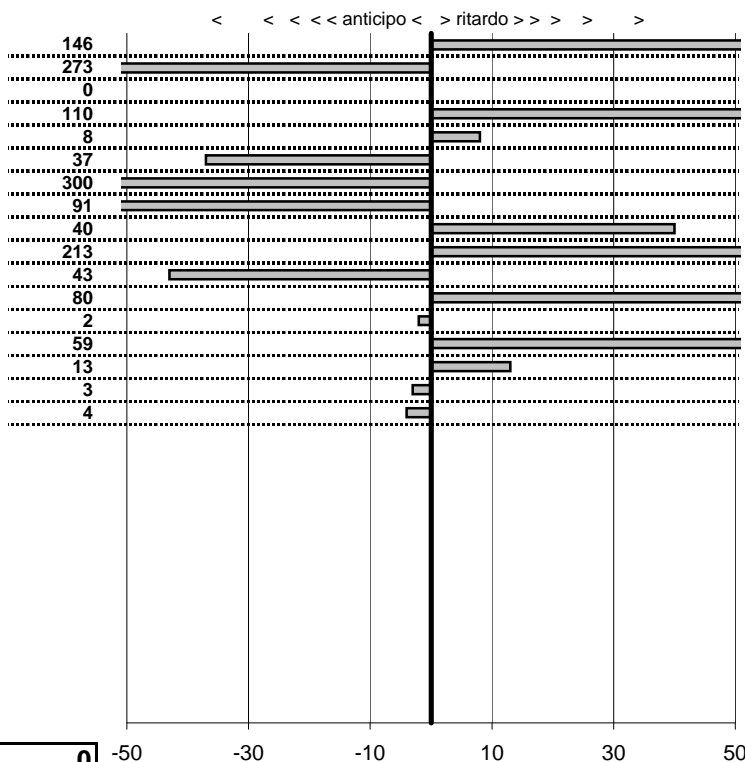

tempi e classifiche disponibili su [www.cronoviterbo.net](http://www.cronoviterbo.net)

- Cronologi - Penalità - Statistiche -

GRETO M.-GRETO V. **20**  
 TRIUMPH TR2

prova	t.imposto	start	stop	t.netto
PC31-Circuito Int. 1	0:00:40,00	18:20:23,33	18:21:04,79	0:00:41,46
PC32-Circuito Int. 2	0:00:41,00	18:21:04,79	18:21:43,06	0:00:38,27
PC33-Circuito Int. 3	0:00:42,00	18:21:43,06	18:22:25,06	0:00:42,00
PC34-Faggeta 1	0:00:07,00	10:58:07,08	10:58:15,18	0:00:08,10
PC35-Faggeta 2	0:00:08,00	10:58:15,18	10:58:23,26	0:00:08,08
PC36-Faggeta 3	0:00:06,00	10:58:23,26	10:58:28,89	0:00:05,63
PC37-Faggeta 4	0:08:00,00	10:58:28,89	11:06:16,11	0:07:47,22
PC38-Faggeta 5	0:00:08,00	11:06:16,11	11:06:23,20	0:00:07,09
PC39-Faggeta 6	0:00:12,00	11:06:23,20	11:06:35,60	0:00:12,40
PC40-Faggeta 7	0:00:08,00	11:06:35,60	11:06:45,73	0:00:10,13
PC41-Poggio Nibio 1	0:00:10,00	11:57:21,11	11:57:30,68	0:00:09,57
PC42-Poggio Nibio 2	0:00:07,00	11:57:30,68	11:57:38,48	0:00:07,80
PC43-Poggio Nibio 3	0:00:08,00	11:57:38,48	11:57:46,46	0:00:07,98
PC44-Poggio Nibio 4	0:06:00,00	11:57:46,46	12:03:47,05	0:06:00,59
PC45-Poggio Nibio 5	0:00:07,00	12:03:47,05	12:03:54,18	0:00:07,13
PC46-Poggio Nibio 6	0:00:07,00	12:03:54,18	12:04:01,15	0:00:06,97
PC47-Poggio Nibio 7	0:00:08,00	12:04:01,15	12:04:09,11	0:00:07,96