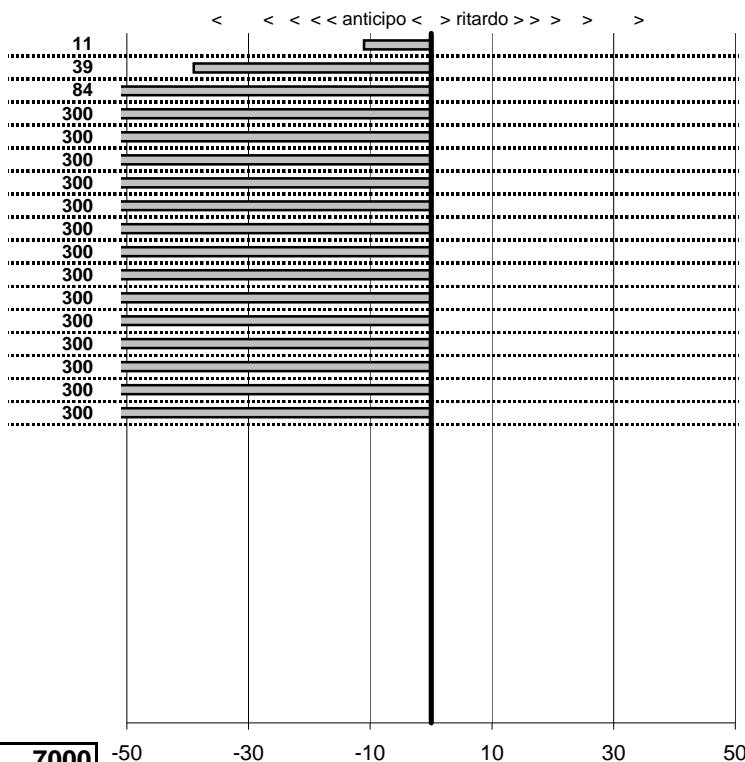

- Cronologi - Penalità - Statistiche -

CATALANO A.-X SPIDER 2000	<b>17</b>
------------------------------	-----------

prova	t.imposto	start	stop	t.netto
PC31-Circuito Int. 1	0:00:40,00	18:17:47,20	18:18:27,09	0:00:39,89
PC32-Circuito Int. 2	0:00:41,00	18:18:27,09	18:19:07,70	0:00:40,61
PC33-Circuito Int. 3	0:00:42,00	18:19:07,70	18:19:48,86	0:00:41,16
PC34-Faggeta 1	0:00:07,00	00:00:00,00	00:00:00,00	0:00:00,00
PC35-Faggeta 2	0:00:08,00	00:00:00,00	00:00:00,00	0:00:00,00
PC36-Faggeta 3	0:00:06,00	00:00:00,00	00:00:00,00	0:00:00,00
PC37-Faggeta 4	0:08:00,00	00:00:00,00	00:00:00,00	0:00:00,00
PC38-Faggeta 5	0:00:08,00	00:00:00,00	00:00:00,00	0:00:00,00
PC39-Faggeta 6	0:00:12,00	00:00:00,00	00:00:00,00	0:00:00,00
PC40-Faggeta 7	0:00:08,00	00:00:00,00	00:00:00,00	0:00:00,00
PC41-Poggio Nibio 1	0:00:10,00	00:00:00,00	00:00:00,00	0:00:00,00
PC42-Poggio Nibio 2	0:00:07,00	00:00:00,00	00:00:00,00	0:00:00,00
PC43-Poggio Nibio 3	0:00:08,00	00:00:00,00	00:00:00,00	0:00:00,00
PC44-Poggio Nibio 4	0:06:00,00	00:00:00,00	00:00:00,00	0:00:00,00
PC45-Poggio Nibio 5	0:00:07,00	00:00:00,00	00:00:00,00	0:00:00,00
PC46-Poggio Nibio 6	0:00:07,00	00:00:00,00	00:00:00,00	0:00:00,00
PC47-Poggio Nibio 7	0:00:08,00	00:00:00,00	00:00:00,00	0:00:00,00