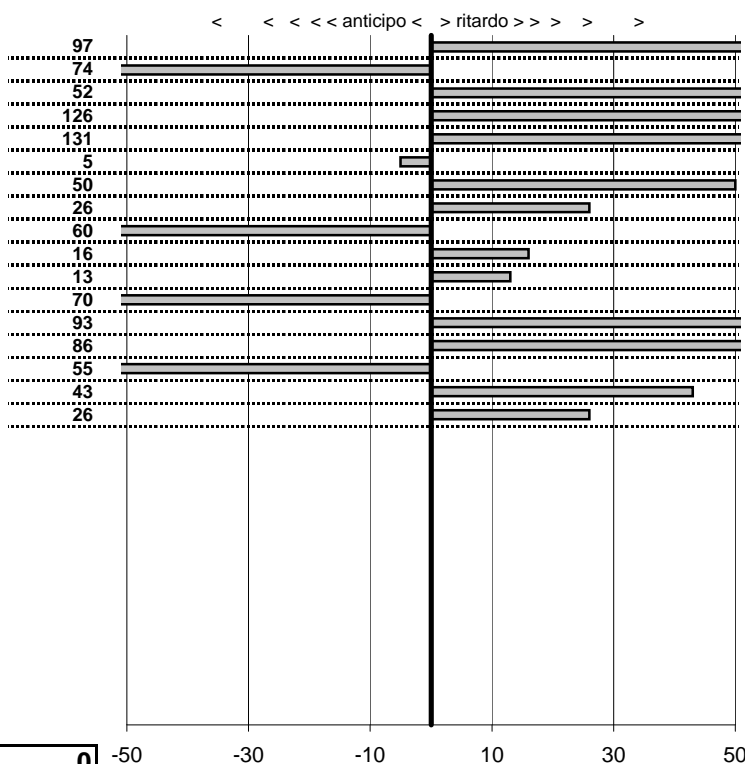

Veteran Car Club VT
25^a Coppa dei due Laghi
Viterbo 28-29 Giugno 2014

tempi e classifiche disponibili su www.cronoviterbo.net

- Cronologi - Penalità - Statistiche -

GATTO G.-X MINI COOPER	19

prova	t.imposto	start	stop	t.netto
PC31-Circuito Int. 1	0:00:40,00	18:19:30,28	18:20:11,25	0:00:40,97
PC32-Circuito Int. 2	0:00:41,00	18:20:11,25	18:20:51,51	0:00:40,26
PC33-Circuito Int. 3	0:00:42,00	18:20:51,51	18:21:34,03	0:00:42,52
PC34-Faggeta 1	0:00:07,00	10:59:53,48	11:00:01,74	0:00:08,26
PC35-Faggeta 2	0:00:08,00	11:00:01,74	11:00:11,05	0:00:09,31
PC36-Faggeta 3	0:00:06,00	11:00:11,05	11:00:17,00	0:00:05,95
PC37-Faggeta 4	0:08:00,00	11:00:17,00	11:08:17,50	0:08:00,50
PC38-Faggeta 5	0:00:08,00	11:08:17,50	11:08:25,76	0:00:08,26
PC39-Faggeta 6	0:00:12,00	11:08:25,76	11:08:37,16	0:00:11,40
PC40-Faggeta 7	0:00:08,00	11:08:37,16	11:08:45,32	0:00:08,16
PC41-Poggio Nibio 1	0:00:10,00	11:58:36,98	11:58:47,11	0:00:10,13
PC42-Poggio Nibio 2	0:00:07,00	11:58:47,11	11:58:53,41	0:00:06,30
PC43-Poggio Nibio 3	0:00:08,00	11:58:53,41	11:59:02,34	0:00:08,93
PC44-Poggio Nibio 4	0:06:00,00	11:59:02,34	12:05:03,20	0:06:00,86
PC45-Poggio Nibio 5	0:00:07,00	12:05:03,20	12:05:09,65	0:00:06,45
PC46-Poggio Nibio 6	0:00:07,00	12:05:09,65	12:05:17,08	0:00:07,43
PC47-Poggio Nibio 7	0:00:08,00	12:05:17,08	12:05:25,34	0:00:08,26

SOMMA PENALITA'	3.416
MEDIA PENALITA'	72,7

ALTRE PENALITA'	0
TOTALE PENALITA'	6.422