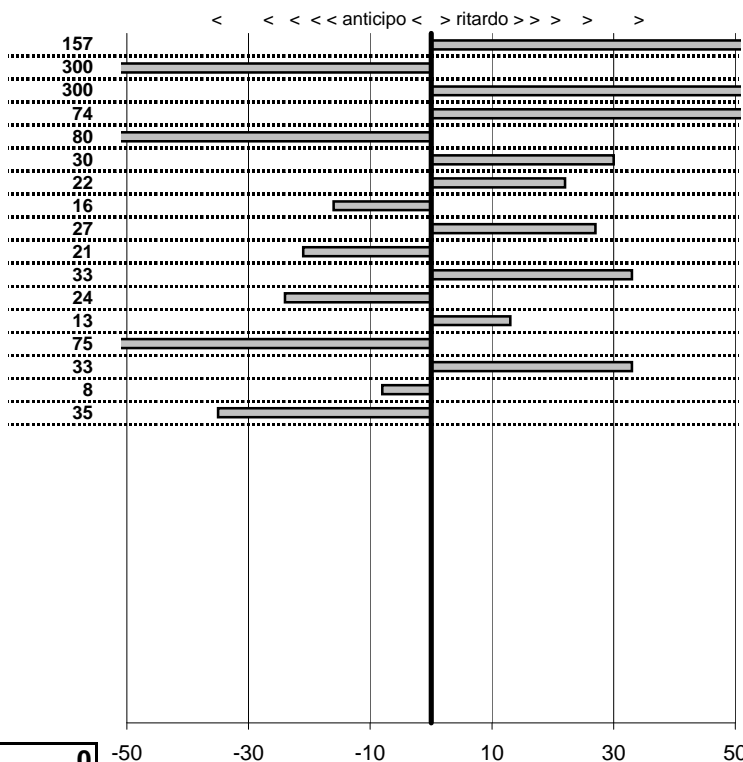

- Cronologi - Penalità - Statistiche -

ADAMI C.-ADAMI	<b>40</b>
FIAT 125 SPIDER	

prova	t.imposto	start	stop	t.netto
PC31-Circuito Int. 1	0:00:40,00	18:28:31,34	18:29:12,91	0:00:41,57
PC32-Circuito Int. 2	0:00:41,00	18:29:12,91	18:29:49,30	0:00:36,39
PC33-Circuito Int. 3	0:00:42,00	18:29:49,30	18:30:34,67	0:00:45,37
PC34-Faggeta 1	0:00:07,00	11:24:49,60	11:24:57,34	0:00:07,74
PC35-Faggeta 2	0:00:08,00	11:24:57,34	11:25:04,54	0:00:07,20
PC36-Faggeta 3	0:00:06,00	11:25:04,54	11:25:10,84	0:00:06,30
PC37-Faggeta 4	0:08:00,00	11:25:10,84	11:33:11,06	0:08:00,22
PC38-Faggeta 5	0:00:08,00	11:33:11,06	11:33:18,90	0:00:07,84
PC39-Faggeta 6	0:00:12,00	11:33:18,90	11:33:31,17	0:00:12,27
PC40-Faggeta 7	0:00:08,00	11:33:31,17	11:33:38,96	0:00:07,79
PC41-Poggio Nibio 1	0:00:10,00	12:25:55,93	12:26:06,26	0:00:10,33
PC42-Poggio Nibio 2	0:00:07,00	12:26:06,26	12:26:13,02	0:00:06,76
PC43-Poggio Nibio 3	0:00:08,00	12:26:13,02	12:26:21,15	0:00:08,13
PC44-Poggio Nibio 4	0:06:00,00	12:26:21,15	12:32:20,40	0:05:59,25
PC45-Poggio Nibio 5	0:00:07,00	12:32:20,40	12:32:27,73	0:00:07,33
PC46-Poggio Nibio 6	0:00:07,00	12:32:27,73	12:32:34,65	0:00:06,92
PC47-Poggio Nibio 7	0:00:08,00	12:32:34,65	12:32:42,30	0:00:07,65