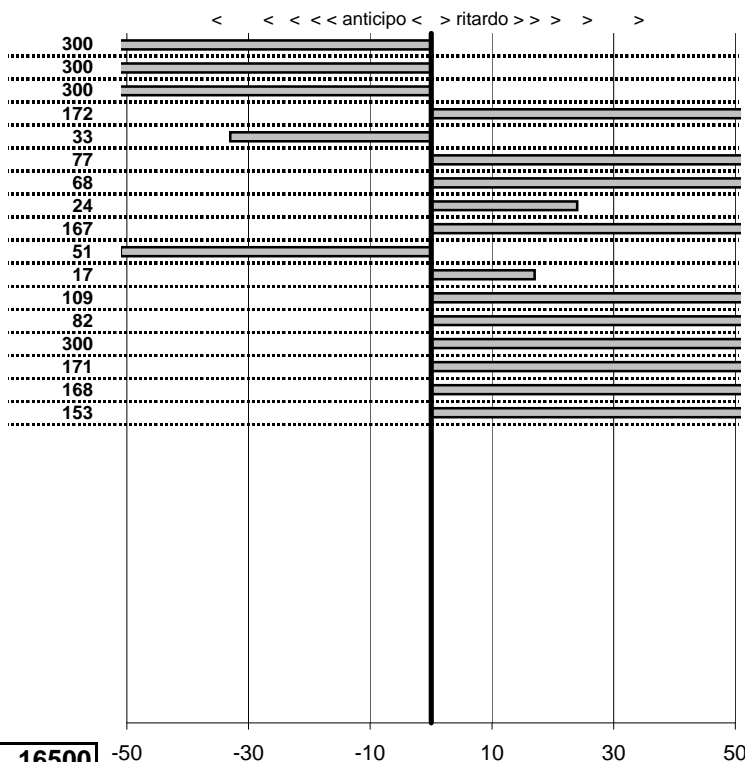

tempi e classifiche disponibili su [www.cronoviterbo.net](http://www.cronoviterbo.net)

- Cronologi - Penalità - Statistiche -

**FUSILLO M.-FUSILLO G.**  
**PORSCHE 912** **44**

prova	t.imposto	start	stop	t.netto
PC31-Circuito Int. 1	0:00:40,00	00:00:00,00	00:00:00,00	0:00:00,00
PC32-Circuito Int. 2	0:00:41,00	00:00:00,00	00:00:00,00	0:00:00,00
PC33-Circuito Int. 3	0:00:42,00	00:00:00,00	00:00:00,00	0:00:00,00
PC34-Faggeta 1	0:00:07,00	11:23:16,85	11:23:25,57	0:00:08,72
PC35-Faggeta 2	0:00:08,00	11:23:25,57	11:23:33,24	0:00:07,67
PC36-Faggeta 3	0:00:06,00	11:23:33,24	11:23:40,01	0:00:06,77
PC37-Faggeta 4	0:08:00,00	11:23:40,01	11:31:40,69	0:08:00,68
PC38-Faggeta 5	0:00:08,00	11:31:52,69	11:32:00,93	0:00:08,24
PC39-Faggeta 6	0:00:12,00	11:32:00,93	11:32:14,60	0:00:13,67
PC40-Faggeta 7	0:00:08,00	11:32:14,60	11:32:22,09	0:00:07,49
PC41-Poggio Nibio 1	0:00:10,00	12:21:37,61	12:21:47,78	0:00:10,17
PC42-Poggio Nibio 2	0:00:07,00	12:21:47,78	12:21:55,87	0:00:08,09
PC43-Poggio Nibio 3	0:00:08,00	12:21:55,87	12:22:04,69	0:00:08,82
PC44-Poggio Nibio 4	0:06:00,00	12:22:04,69	12:28:11,54	0:06:06,85
PC45-Poggio Nibio 5	0:00:07,00	12:28:11,54	12:28:20,25	0:00:08,71
PC46-Poggio Nibio 6	0:00:07,00	12:28:20,25	12:28:28,93	0:00:08,68
PC47-Poggio Nibio 7	0:00:08,00	12:28:28,93	12:28:38,46	0:00:09,53