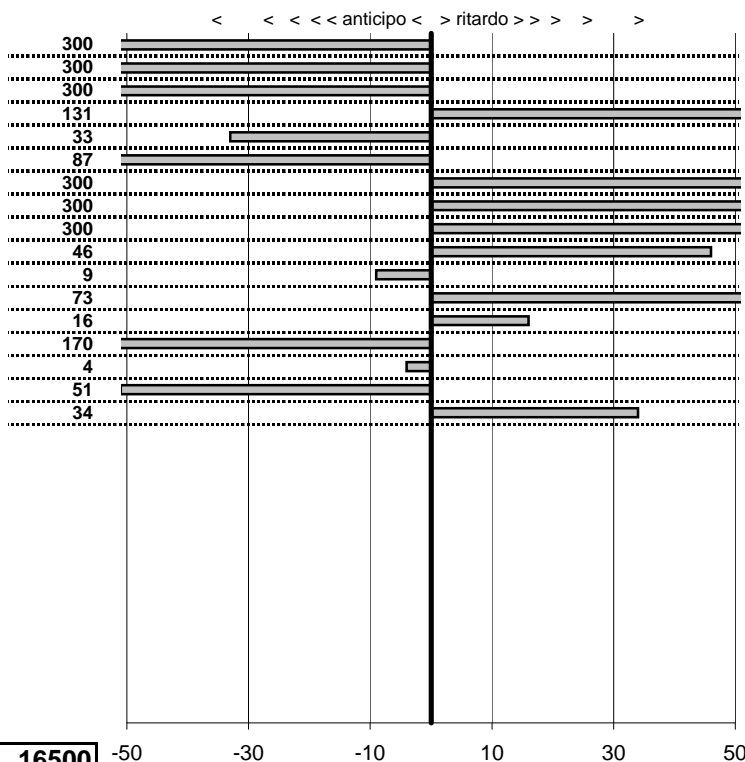

Veteran Car Club VT
25^a Coppa dei due Laghi
Viterbo 28-29 Giugno 2014

tempi e classifiche disponibili su www.cronoviterbo.net

- Cronologi - Penalità - Statistiche -

FUSACCHIA M.-BADINI L. **41**
AR SPIDER

prova	t.imposto	start	stop	t.netto
PC31-Circuito Int. 1	0:00:40,00	00:00:00,00	00:00:00,00	0:00:00,00
PC32-Circuito Int. 2	0:00:41,00	00:00:00,00	00:00:00,00	0:00:00,00
PC33-Circuito Int. 3	0:00:42,00	00:00:00,00	00:00:00,00	0:00:00,00
PC34-Faggeta 1	0:00:07,00	11:22:23,54	11:22:31,85	0:00:08,31
PC35-Faggeta 2	0:00:08,00	11:22:31,85	11:22:39,52	0:00:07,67
PC36-Faggeta 3	0:00:06,00	11:22:39,52	11:22:44,65	0:00:05,13
PC37-Faggeta 4	0:08:00,00	11:22:44,65	11:32:09,61	0:09:24,96
PC38-Faggeta 5	0:00:08,00	11:32:09,61	11:32:27,86	0:00:18,25
PC39-Faggeta 6	0:00:12,00	11:32:27,86	11:32:65,77	0:00:37,91
PC40-Faggeta 7	0:00:08,00	11:32:65,77	11:32:74,23	0:00:08,46
PC41-Poggio Nibio 1	0:00:10,00	12:23:06,27	12:23:16,18	0:00:09,91
PC42-Poggio Nibio 2	0:00:07,00	12:23:16,18	12:23:23,91	0:00:07,73
PC43-Poggio Nibio 3	0:00:08,00	12:23:23,91	12:23:32,07	0:00:08,16
PC44-Poggio Nibio 4	0:06:00,00	12:23:32,07	12:29:30,37	0:05:58,30
PC45-Poggio Nibio 5	0:00:07,00	12:29:30,37	12:29:37,33	0:00:06,96
PC46-Poggio Nibio 6	0:00:07,00	12:29:37,33	12:29:43,82	0:00:06,49
PC47-Poggio Nibio 7	0:00:08,00	12:29:43,82	12:29:52,16	0:00:08,34

SOMMA PENALITA' 1.554
MEDIA PENALITA' 111,0

ALTRE PENALITA' 16500
TOTALE PENALITA' 54.162