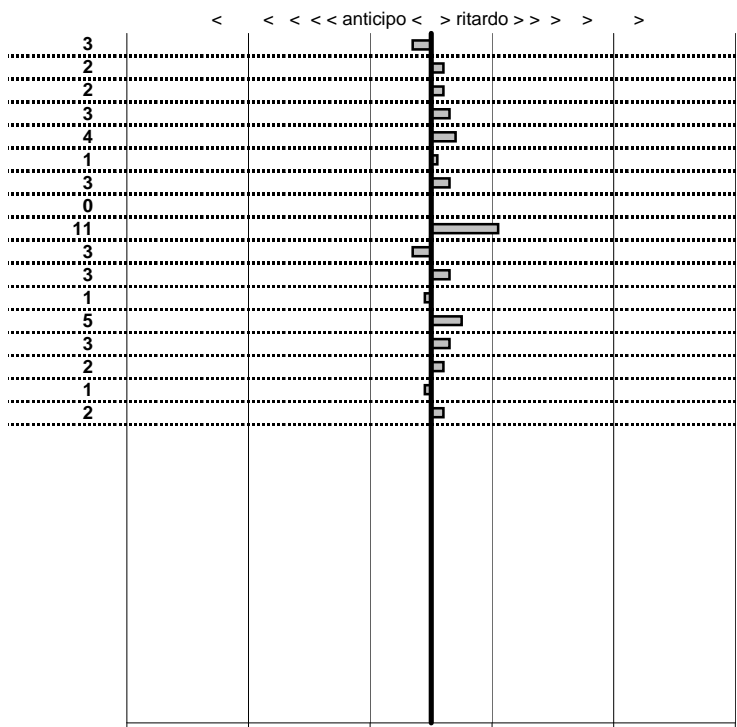

- Cronologi - Penalità - Statistiche -

**CAPPELLA G.-CAPPELLA A.** **3**  
 A 112 ABARTH

prova	t.imposto	start	stop	t.netto
PC31-Circuito Int. 1	0:00:40,00	18:05:01,00	18:05:40,97	0:00:39,97
PC32-Circuito Int. 2	0:00:41,00	18:05:40,97	18:06:21,99	0:00:41,02
PC33-Circuito Int. 3	0:00:42,00	18:06:21,99	18:07:04,01	0:00:42,02
PC34-Faggeta 1	0:00:07,00	10:39:09,05	10:39:16,08	0:00:07,03
PC35-Faggeta 2	0:00:08,00	10:39:16,08	10:39:24,12	0:00:08,04
PC36-Faggeta 3	0:00:06,00	10:39:24,12	10:39:30,13	0:00:06,01
PC37-Faggeta 4	0:08:00,00	10:39:30,13	10:47:30,16	0:08:00,03
PC38-Faggeta 5	0:00:08,00	10:47:30,16	10:47:38,16	0:00:08,00
PC39-Faggeta 6	0:00:12,00	10:47:38,16	10:47:50,27	0:00:12,11
PC40-Faggeta 7	0:00:08,00	10:47:50,27	10:47:58,24	0:00:07,97
PC41-Poggio Nibio 1	0:00:10,00	11:36:37,94	11:36:47,97	0:00:10,03
PC42-Poggio Nibio 2	0:00:07,00	11:36:47,97	11:36:54,96	0:00:06,99
PC43-Poggio Nibio 3	0:00:08,00	11:36:54,96	11:37:03,01	0:00:08,05
PC44-Poggio Nibio 4	0:06:00,00	11:37:03,01	11:43:03,04	0:06:00,03
PC45-Poggio Nibio 5	0:00:07,00	11:43:03,04	11:43:10,06	0:00:07,02
PC46-Poggio Nibio 6	0:00:07,00	11:43:10,06	11:43:17,05	0:00:06,99
PC47-Poggio Nibio 7	0:00:08,00	11:43:17,05	11:43:25,07	0:00:08,02