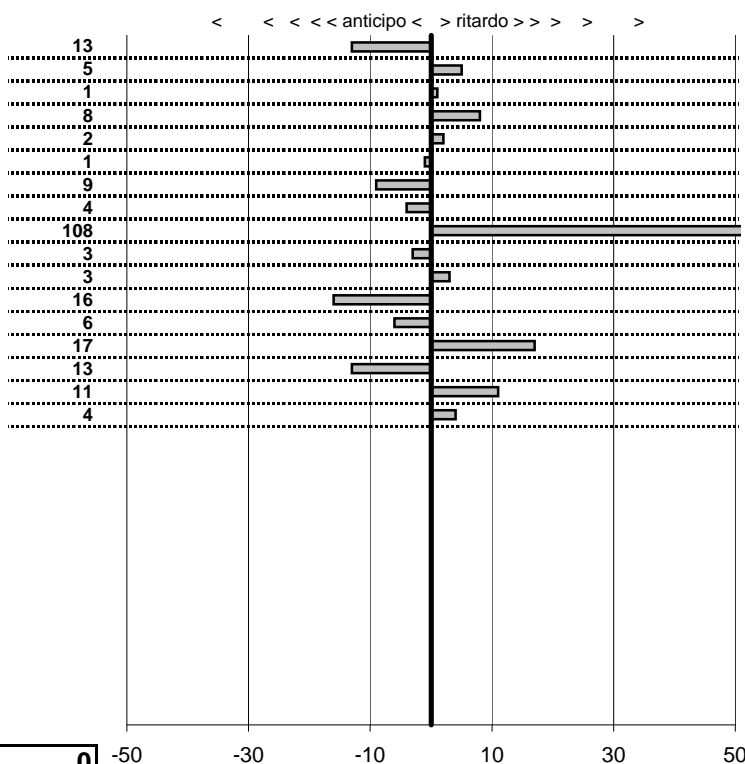

Veteran Car Club VT
25^a Coppa dei due Laghi
Viterbo 28-29 Giugno 2014

tempi e classifiche disponibili su www.cronoviterbo.net

- Cronologi - Penalità - Statistiche -

PEPE FABIO M.-RINALDELLI S. **6**
A112 ABARTH

prova	t.imposto	start	stop	t.netto
PC31-Circuito Int. 1	0:00:40,00	18:07:40,65	18:08:20,52	0:00:39,87
PC32-Circuito Int. 2	0:00:41,00	18:08:20,52	18:09:01,57	0:00:41,05
PC33-Circuito Int. 3	0:00:42,00	18:09:01,57	18:09:43,58	0:00:42,01
PC34-Faggeta 1	0:00:07,00	10:42:50,75	10:42:57,83	0:00:07,08
PC35-Faggeta 2	0:00:08,00	10:42:57,83	10:43:05,85	0:00:08,02
PC36-Faggeta 3	0:00:06,00	10:43:05,85	10:43:11,84	0:00:05,99
PC37-Faggeta 4	0:08:00,00	10:43:11,84	10:51:11,75	0:07:59,91
PC38-Faggeta 5	0:00:08,00	10:51:11,75	10:51:19,71	0:00:07,96
PC39-Faggeta 6	0:00:12,00	10:51:19,71	10:51:32,79	0:00:13,08
PC40-Faggeta 7	0:00:08,00	10:51:32,79	10:51:40,76	0:00:07,97
PC41-Poggio Nibio 1	0:00:10,00	11:40:09,51	11:40:19,54	0:00:10,03
PC42-Poggio Nibio 2	0:00:07,00	11:40:19,54	11:40:26,38	0:00:06,84
PC43-Poggio Nibio 3	0:00:08,00	11:40:26,38	11:40:34,32	0:00:07,94
PC44-Poggio Nibio 4	0:06:00,00	11:40:34,32	11:46:34,49	0:06:00,17
PC45-Poggio Nibio 5	0:00:07,00	11:46:34,49	11:46:41,36	0:00:06,87
PC46-Poggio Nibio 6	0:00:07,00	11:46:41,36	11:46:48,47	0:00:07,11
PC47-Poggio Nibio 7	0:00:08,00	11:46:48,47	11:46:56,51	0:00:08,04

SOMMA PENALITA' **467**
MEDIA PENALITA' **9,9**

ALTRE PENALITA' **0**
TOTALE PENALITA' **859**