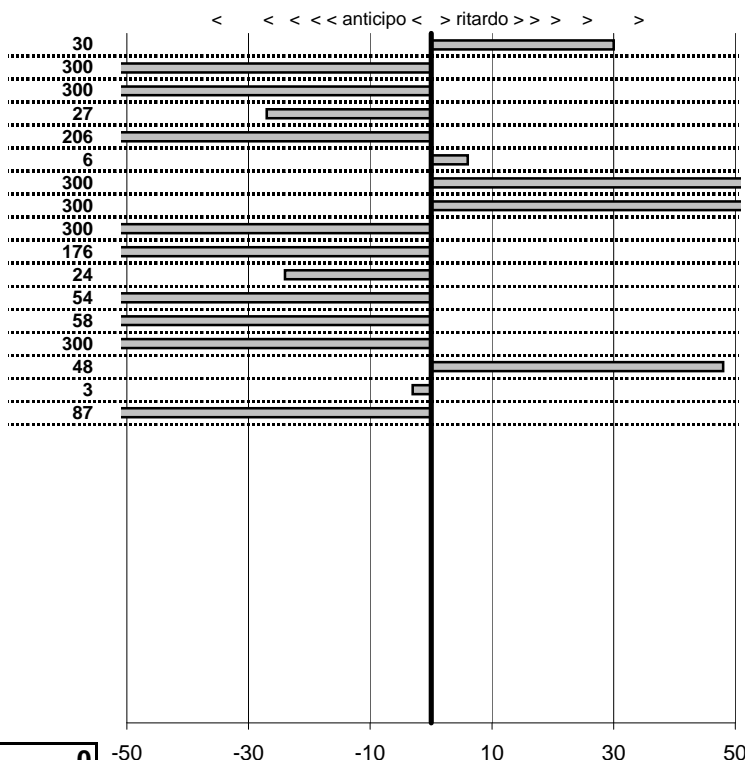

Veteran Car Club VT
25^a Coppa dei due Laghi
Viterbo 28-29 Giugno 2014

tempi e classifiche disponibili su www.cronoviterbo.net

- Cronologi - Penalità - Statistiche -

RAMACCIANI S.-RAMACCIANI A. **23**
FIAT ABARTH 850TC

prova	t.imposto	start	stop	t.netto
PC31-Circuito Int. 1	0:00:40,00	18:23:07,43	18:23:47,73	0:00:40,30
PC32-Circuito Int. 2	0:00:41,00	18:23:47,73	18:24:18,81	0:00:31,08
PC33-Circuito Int. 3	0:00:42,00	18:24:18,81	18:24:49,59	0:00:30,78
PC34-Faggeta 1	0:00:07,00	11:01:59,22	11:02:05,95	0:00:06,73
PC35-Faggeta 2	0:00:08,00	11:02:05,95	11:02:11,89	0:00:05,94
PC36-Faggeta 3	0:00:06,00	11:02:11,89	11:02:17,95	0:00:06,06
PC37-Faggeta 4	0:08:00,00	11:02:17,95	11:10:31,71	0:08:13,76
PC38-Faggeta 5	0:00:08,00	11:10:31,71	11:10:43,72	0:00:12,01
PC39-Faggeta 6	0:00:12,00	11:10:43,72	11:10:52,27	0:00:08,55
PC40-Faggeta 7	0:00:08,00	11:10:52,27	11:10:58,51	0:00:06,24
PC41-Poggio Nibio 1	0:00:10,00	12:02:16,11	12:02:25,87	0:00:09,76
PC42-Poggio Nibio 2	0:00:07,00	12:02:25,87	12:02:32,33	0:00:06,46
PC43-Poggio Nibio 3	0:00:08,00	12:02:32,33	12:02:39,75	0:00:07,42
PC44-Poggio Nibio 4	0:06:00,00	12:02:39,75	12:08:07,89	0:05:28,14
PC45-Poggio Nibio 5	0:00:07,00	12:08:07,89	12:08:15,37	0:00:07,48
PC46-Poggio Nibio 6	0:00:07,00	12:08:15,37	12:08:22,34	0:00:06,97
PC47-Poggio Nibio 7	0:00:08,00	12:08:22,34	12:08:29,47	0:00:07,13

SOMMA PENALITA' 8.657
MEDIA PENALITA' 184,2

ALTRE PENALITA' 0
TOTALE PENALITA' 25.971