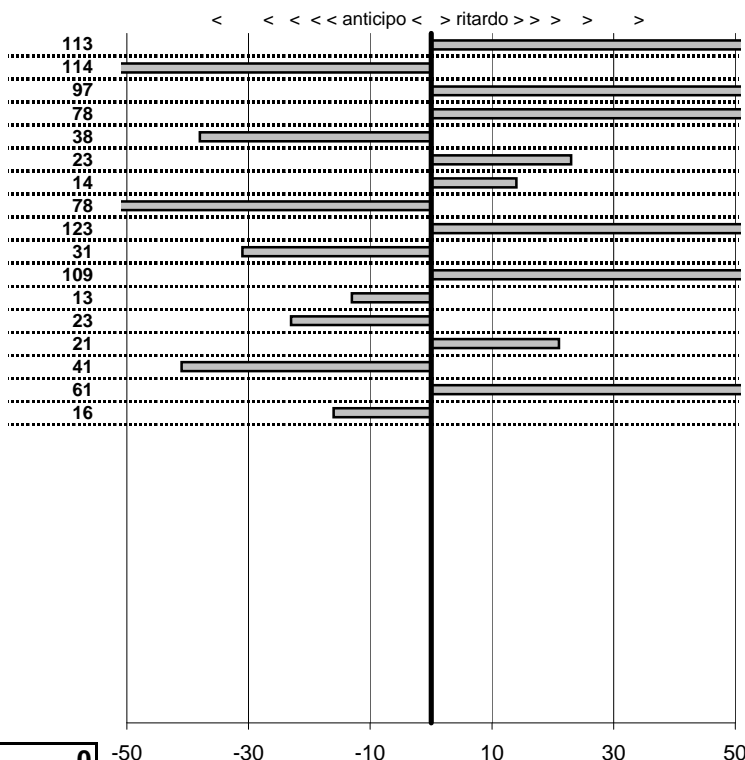

Veteran Car Club VT
25^a Coppa dei due Laghi
Viterbo 28-29 Giugno 2014

tempi e classifiche disponibili su www.cronoviterbo.net

- Cronologi - Penalità - Statistiche -

PROFILI A.-DI MARIA A.
MERCEDES 250 SE **16**

prova	t.imposto	start	stop	t.netto
PC31-Circuito Int. 1	0:00:40,00	18:16:54,25	18:17:35,38	0:00:41,13
PC32-Circuito Int. 2	0:00:41,00	18:17:35,38	18:18:15,24	0:00:39,86
PC33-Circuito Int. 3	0:00:42,00	18:18:15,24	18:18:58,21	0:00:42,97
PC34-Faggeta 1	0:00:07,00	10:56:13,18	10:56:20,96	0:00:07,78
PC35-Faggeta 2	0:00:08,00	10:56:20,96	10:56:28,58	0:00:07,62
PC36-Faggeta 3	0:00:06,00	10:56:28,58	10:56:34,81	0:00:06,23
PC37-Faggeta 4	0:08:00,00	10:56:34,81	11:04:34,95	0:08:00,14
PC38-Faggeta 5	0:00:08,00	11:04:34,95	11:04:42,17	0:00:07,22
PC39-Faggeta 6	0:00:12,00	11:04:42,17	11:04:55,40	0:00:13,23
PC40-Faggeta 7	0:00:08,00	11:04:55,40	11:05:03,09	0:00:07,69
PC41-Poggio Nibio 1	0:00:10,00	11:51:24,09	11:51:35,18	0:00:11,09
PC42-Poggio Nibio 2	0:00:07,00	11:51:35,18	11:51:42,05	0:00:06,87
PC43-Poggio Nibio 3	0:00:08,00	11:51:42,05	11:51:49,82	0:00:07,77
PC44-Poggio Nibio 4	0:06:00,00	11:51:49,82	11:57:50,03	0:06:00,21
PC45-Poggio Nibio 5	0:00:07,00	11:57:50,03	11:57:56,62	0:00:06,59
PC46-Poggio Nibio 6	0:00:07,00	11:57:56,62	11:58:04,23	0:00:07,61
PC47-Poggio Nibio 7	0:00:08,00	11:58:04,23	11:58:12,07	0:00:07,84

SOMMA PENALITA' 2.613
MEDIA PENALITA' 55,6

ALTRE PENALITA' 0
TOTALE PENALITA' 4.311