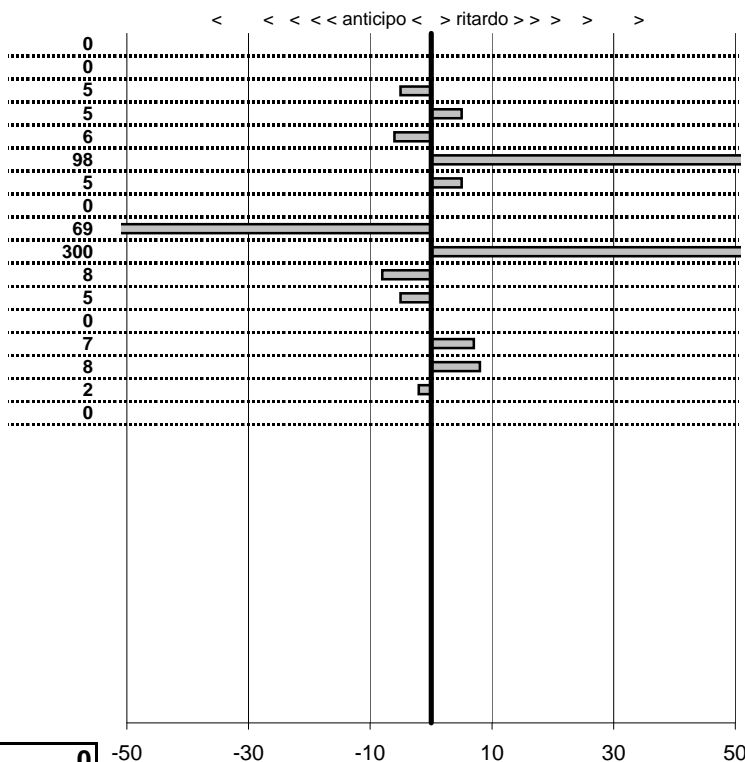

Veteran Car Club VT
25^a Coppa dei due Laghi
Viterbo 28-29 Giugno 2014

tempi e classifiche disponibili su www.cronoviterbo.net

- Cronologi - Penalità - Statistiche -

DE RITA M.-X MG B TOURER	4

prova	t.imposto	start	stop	t.netto
PC31-Circuito Int. 1	0:00:40,00	18:05:54,07	18:06:34,07	0:00:40,00
PC32-Circuito Int. 2	0:00:41,00	18:06:34,07	18:07:15,07	0:00:41,00
PC33-Circuito Int. 3	0:00:42,00	18:07:15,07	18:07:57,02	0:00:41,95
PC34-Faggeta 1	0:00:07,00	10:39:48,82	10:39:55,87	0:00:07,05
PC35-Faggeta 2	0:00:08,00	10:39:55,87	10:40:03,81	0:00:07,94
PC36-Faggeta 3	0:00:06,00	10:40:03,81	10:40:10,79	0:00:06,98
PC37-Faggeta 4	0:08:00,00	10:40:10,79	10:48:10,84	0:08:00,05
PC38-Faggeta 5	0:00:08,00	10:48:10,84	10:48:18,84	0:00:08,00
PC39-Faggeta 6	0:00:12,00	10:48:18,84	10:48:30,15	0:00:11,31
PC40-Faggeta 7	0:00:08,00	10:48:30,15	10:48:42,32	0:00:12,17
PC41-Poggio Nibio 1	0:00:10,00	11:37:48,54	11:37:58,46	0:00:09,92
PC42-Poggio Nibio 2	0:00:07,00	11:37:58,46	11:38:05,41	0:00:06,95
PC43-Poggio Nibio 3	0:00:08,00	11:38:05,41	11:38:13,41	0:00:08,00
PC44-Poggio Nibio 4	0:06:00,00	11:38:13,41	11:44:13,48	0:06:00,07
PC45-Poggio Nibio 5	0:00:07,00	11:44:13,48	11:44:20,56	0:00:07,08
PC46-Poggio Nibio 6	0:00:07,00	11:44:20,56	11:44:27,54	0:00:06,98
PC47-Poggio Nibio 7	0:00:08,00	11:44:27,54	11:44:35,54	0:00:08,00

SOMMA PENALITA'	644
MEDIA PENALITA'	13,7

ALTRE PENALITA'	0
TOTALE PENALITA'	1.095