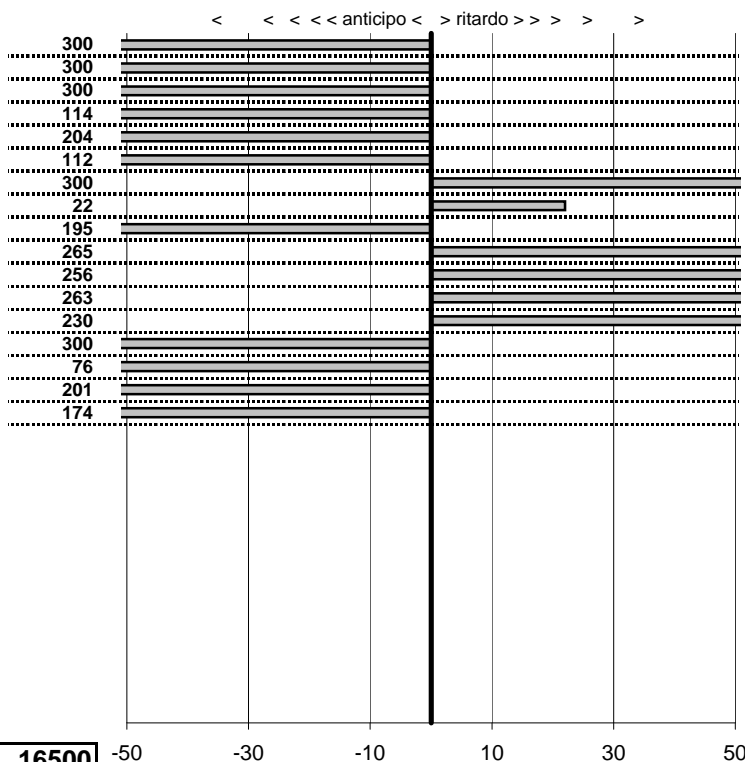

tempi e classifiche disponibili su [www.cronoviterbo.net](http://www.cronoviterbo.net)

- Cronologi - Penalità - Statistiche -

**NAPOLEONI U. -MENCARELLI U.** **37**  
**MATRA TALBOT**

prova	t.imposto	start	stop	t.netto
PC31-Circuito Int. 1	0:00:40,00	00:00:00,00	00:00:00,00	0:00:00,00
PC32-Circuito Int. 2	0:00:41,00	00:00:00,00	00:00:00,00	0:00:00,00
PC33-Circuito Int. 3	0:00:42,00	00:00:00,00	00:00:00,00	0:00:00,00
PC34-Faggeta 1	0:00:07,00	11:18:57,56	11:19:03,42	0:00:05,86
PC35-Faggeta 2	0:00:08,00	11:19:03,42	11:19:09,38	0:00:05,96
PC36-Faggeta 3	0:00:06,00	11:19:09,38	11:19:14,26	0:00:04,88
PC37-Faggeta 4	0:08:00,00	11:19:14,26	11:29:42,86	0:10:28,60
PC38-Faggeta 5	0:00:08,00	11:29:42,86	11:29:51,08	0:00:08,22
PC39-Faggeta 6	0:00:12,00	11:29:51,08	11:30:01,13	0:00:10,05
PC40-Faggeta 7	0:00:08,00	11:30:01,13	11:30:11,78	0:00:10,65
PC41-Poggio Nibio 1	0:00:10,00	12:19:03,74	12:19:16,30	0:00:12,56
PC42-Poggio Nibio 2	0:00:07,00	12:19:16,30	12:19:25,93	0:00:09,63
PC43-Poggio Nibio 3	0:00:08,00	12:19:25,93	12:19:36,23	0:00:10,30
PC44-Poggio Nibio 4	0:06:00,00	12:19:36,23	12:24:59,71	0:05:23,48
PC45-Poggio Nibio 5	0:00:07,00	12:24:59,71	12:25:05,95	0:00:06,24
PC46-Poggio Nibio 6	0:00:07,00	12:25:05,95	12:25:10,94	0:00:04,99
PC47-Poggio Nibio 7	0:00:08,00	12:25:10,94	12:25:17,20	0:00:06,26