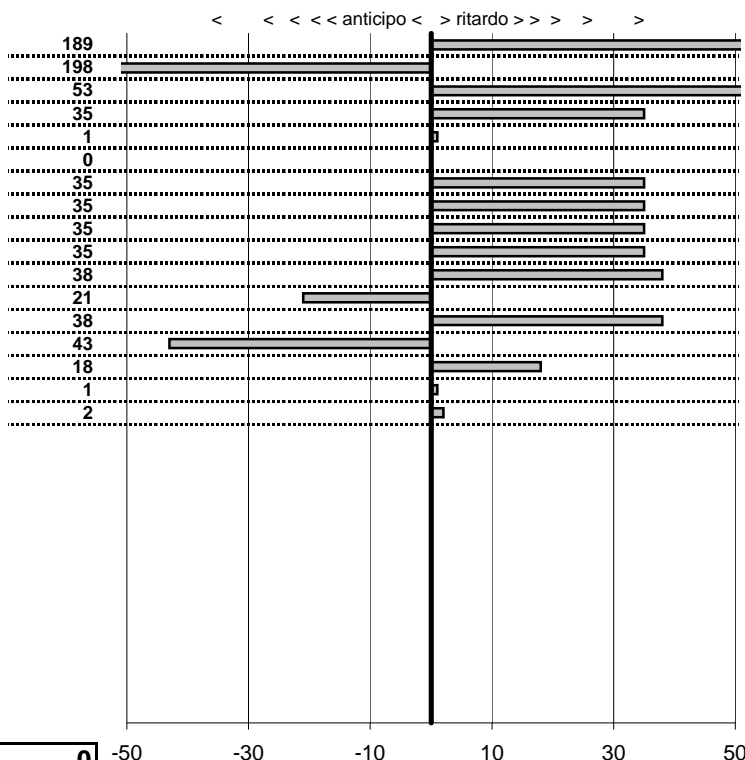

tempi e classifiche disponibili su [www.cronoviterbo.net](http://www.cronoviterbo.net)

- Cronologi - Penalità - Statistiche -

POTENZA R.-TUCCI F. AR GT JUNIOR 1300	<b>8</b>
--	----------

prova	t.imposto	start	stop	t.netto
PC31-Circuito Int. 1	0:00:40,00	18:09:30,09	18:10:11,98	0:00:41,89
PC32-Circuito Int. 2	0:00:41,00	18:10:11,98	18:10:51,00	0:00:39,02
PC33-Circuito Int. 3	0:00:42,00	18:10:51,00	18:11:33,53	0:00:42,53
PC34-Faggeta 1	0:00:07,00	10:44:26,05	10:44:33,40	0:00:07,35
PC35-Faggeta 2	0:00:08,00	10:44:33,40	10:44:41,41	0:00:08,01
PC36-Faggeta 3	0:00:06,00	10:44:41,41	10:44:47,41	0:00:06,00
PC37-Faggeta 4	0:08:00,00	10:44:47,41	10:52:47,76	0:08:00,35
PC38-Faggeta 5	0:00:08,00	00:00:00,00	00:00:08,35	0:00:08,35
PC39-Faggeta 6	0:00:12,00	00:00:00,00	00:00:12,35	0:00:12,35
PC40-Faggeta 7	0:00:08,00	00:00:00,00	00:00:08,35	0:00:08,35
PC41-Poggio Nibio 1	0:00:10,00	11:45:10,90	11:45:21,28	0:00:10,38
PC42-Poggio Nibio 2	0:00:07,00	11:45:21,28	11:45:28,07	0:00:06,79
PC43-Poggio Nibio 3	0:00:08,00	11:45:28,07	11:45:36,45	0:00:08,38
PC44-Poggio Nibio 4	0:06:00,00	11:45:36,45	11:51:36,02	0:05:59,57
PC45-Poggio Nibio 5	0:00:07,00	11:51:36,02	11:51:43,20	0:00:07,18
PC46-Poggio Nibio 6	0:00:07,00	11:51:43,20	11:51:50,21	0:00:07,01
PC47-Poggio Nibio 7	0:00:08,00	11:51:50,21	11:51:58,23	0:00:08,02