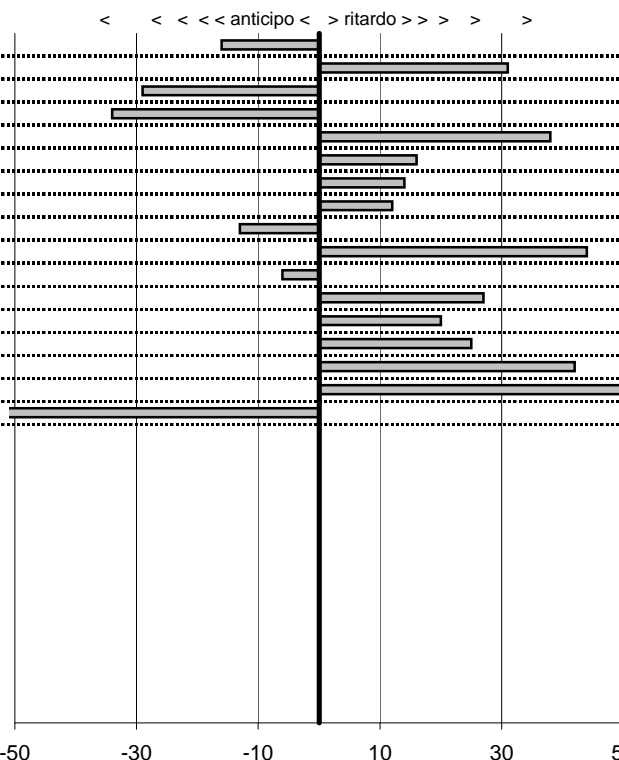

Veteran Car Club VT
25^a Coppa dei due Laghi
Viterbo 28-29 Giugno 2014

tempi e classifiche disponibili su www.cronoviterbo.net

- Cronologi - Penalità - Statistiche -

TRAPE' M.-TRAPE V. **14**
FERRARI 400i

prova	t.imposto	start	stop	t.netto
PC31-Circuito Int. 1	0:00:40,00	18:14:57,03	18:15:36,87	0:00:39,84
PC32-Circuito Int. 2	0:00:41,00	18:15:36,87	18:16:18,18	0:00:41,31
PC33-Circuito Int. 3	0:00:42,00	18:16:18,18	18:16:59,89	0:00:41,71
PC34-Faggeta 1	0:00:07,00	10:52:08,99	10:52:15,65	0:00:06,66
PC35-Faggeta 2	0:00:08,00	10:52:15,65	10:52:24,03	0:00:08,38
PC36-Faggeta 3	0:00:06,00	10:52:24,03	10:52:30,19	0:00:06,16
PC37-Faggeta 4	0:08:00,00	10:52:30,19	11:00:30,33	0:08:00,14
PC38-Faggeta 5	0:00:08,00	11:00:30,33	11:00:38,45	0:00:08,12
PC39-Faggeta 6	0:00:12,00	11:00:38,45	11:00:50,32	0:00:11,87
PC40-Faggeta 7	0:00:08,00	11:00:50,32	11:00:58,76	0:00:08,44
PC41-Poggio Nibio 1	0:00:10,00	11:50:03,51	11:50:13,45	0:00:09,94
PC42-Poggio Nibio 2	0:00:07,00	11:50:13,45	11:50:20,72	0:00:07,27
PC43-Poggio Nibio 3	0:00:08,00	11:50:20,72	11:50:28,92	0:00:08,20
PC44-Poggio Nibio 4	0:06:00,00	11:50:28,34	11:56:28,59	0:06:00,25
PC45-Poggio Nibio 5	0:00:07,00	11:56:28,59	11:56:36,01	0:00:07,42
PC46-Poggio Nibio 6	0:00:07,00	11:56:36,01	11:56:43,62	0:00:07,61
PC47-Poggio Nibio 7	0:00:08,00	11:56:43,62	11:56:50,55	0:00:06,93

SOMMA PENALITA' **1.165**
MEDIA PENALITA' **24,8**

ALTRE PENALITA' **0**
TOTALE PENALITA' **2.109**